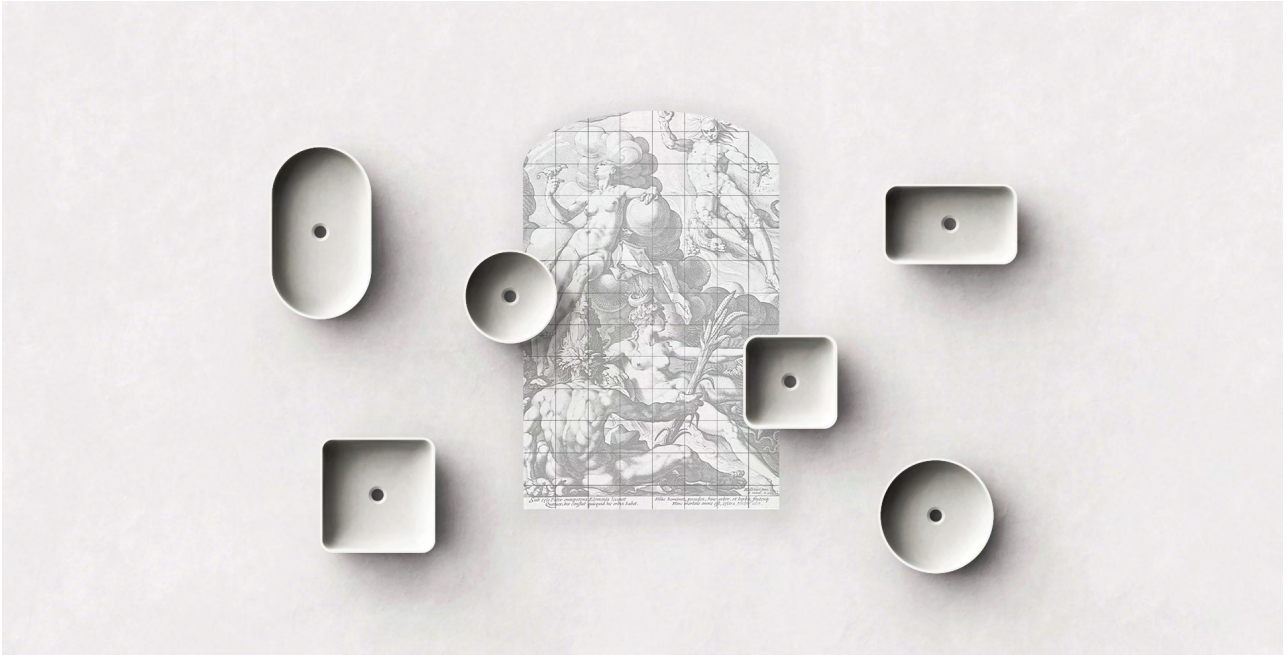

Technical Data Sheet

KOSMOS Collection