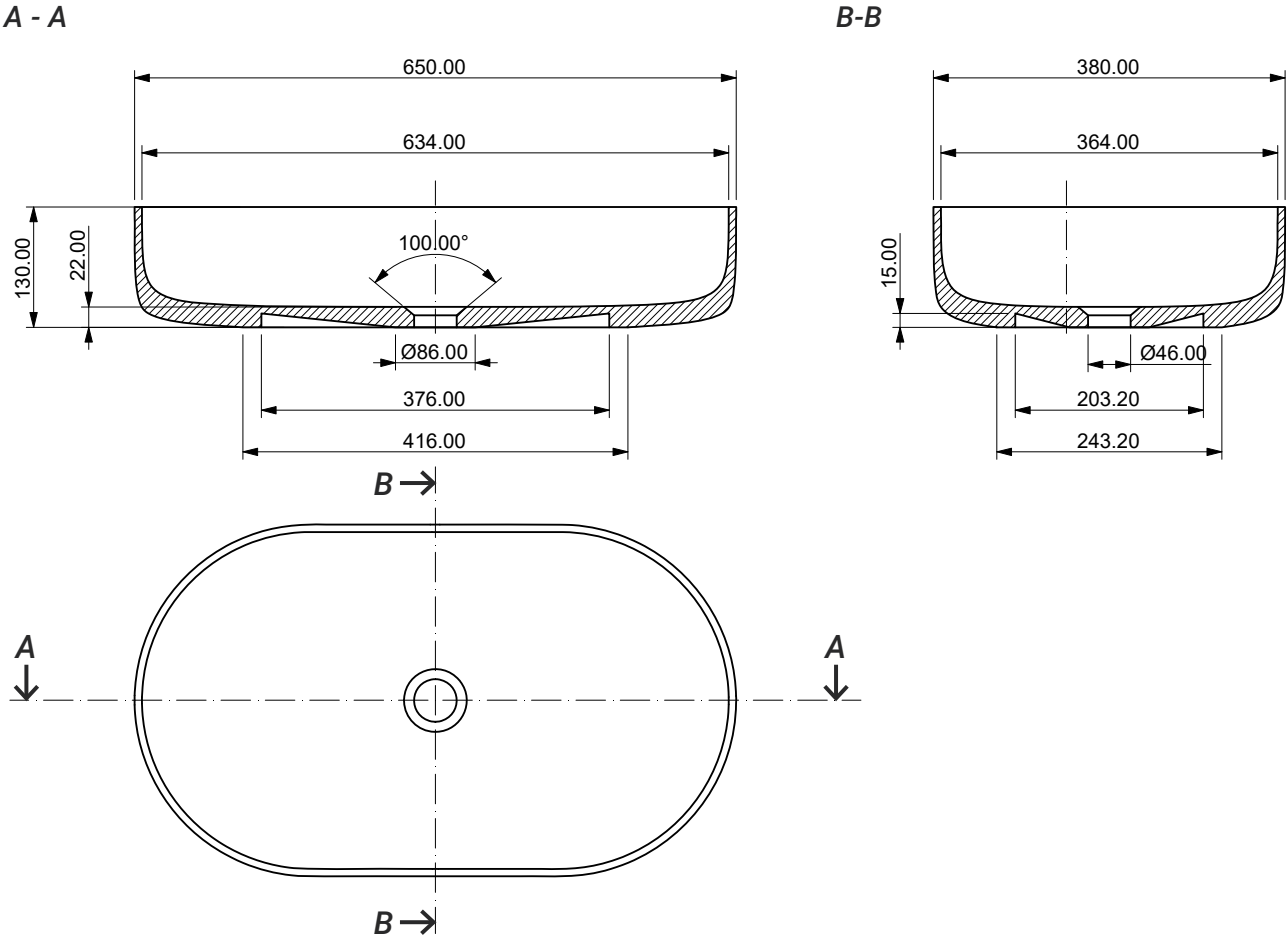

Atlas

650 x 380 x 130 mm