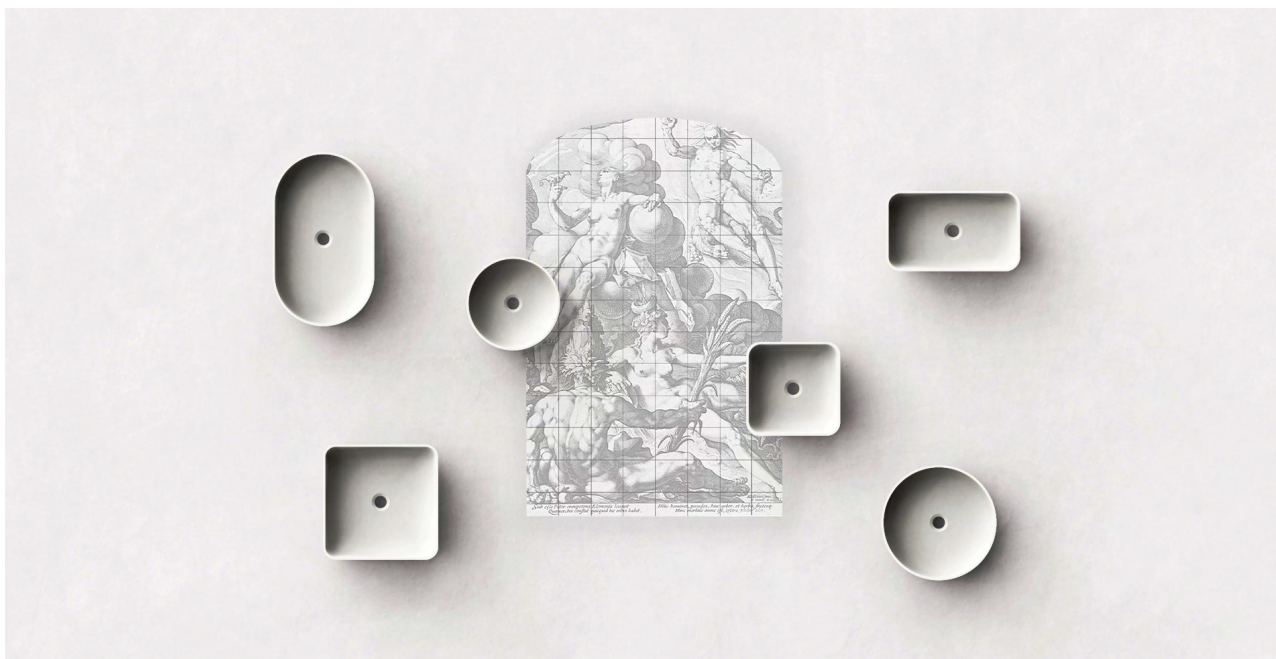

Technical Data Sheet

KOSMOS Collection