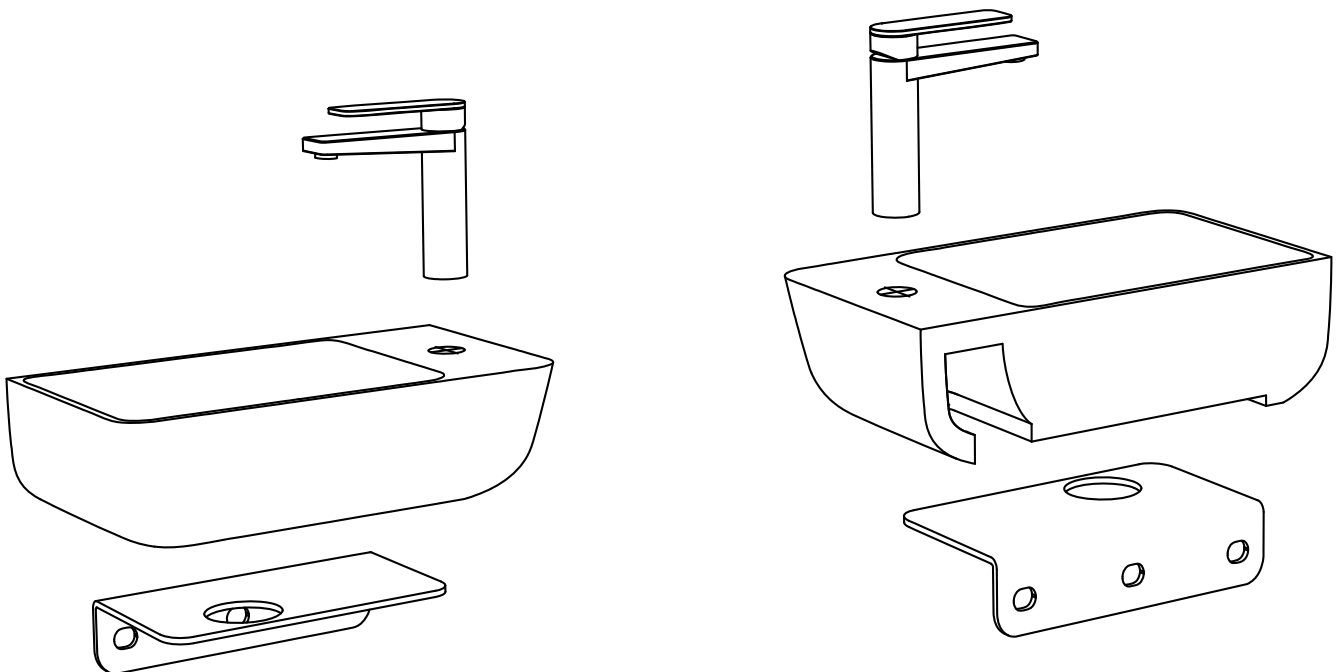

Assembly scheme