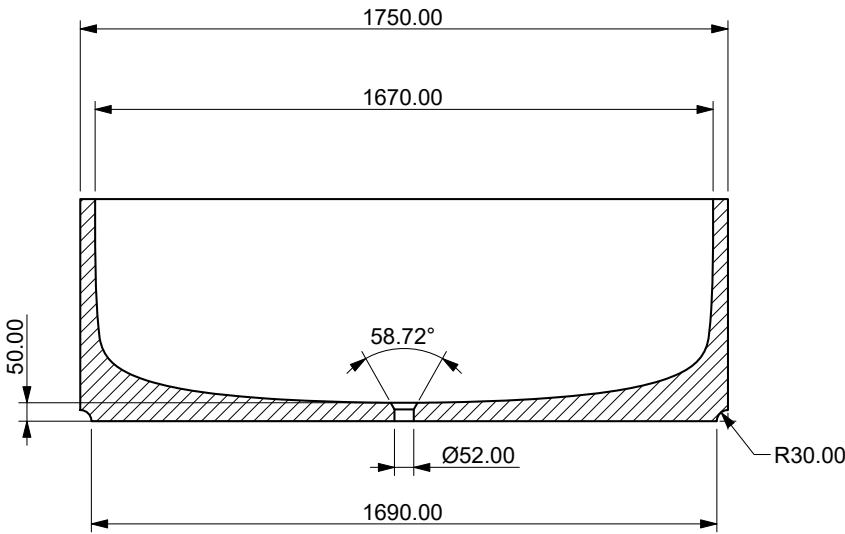

above: 1750 x 800 x 600 mm, glacier white

Material	quartz sand
Finish	matt
Standard size	1750 x 800 x 600 mm

Standard colours

Velvet Red

Saffron Terracotta

Peach Ocher

Honey Yellow

Golden Ocher

Pine Green

Midnight Blue

Aegean Blue

Hydra

1750 x 800 x 600 mm

A - A

B-B