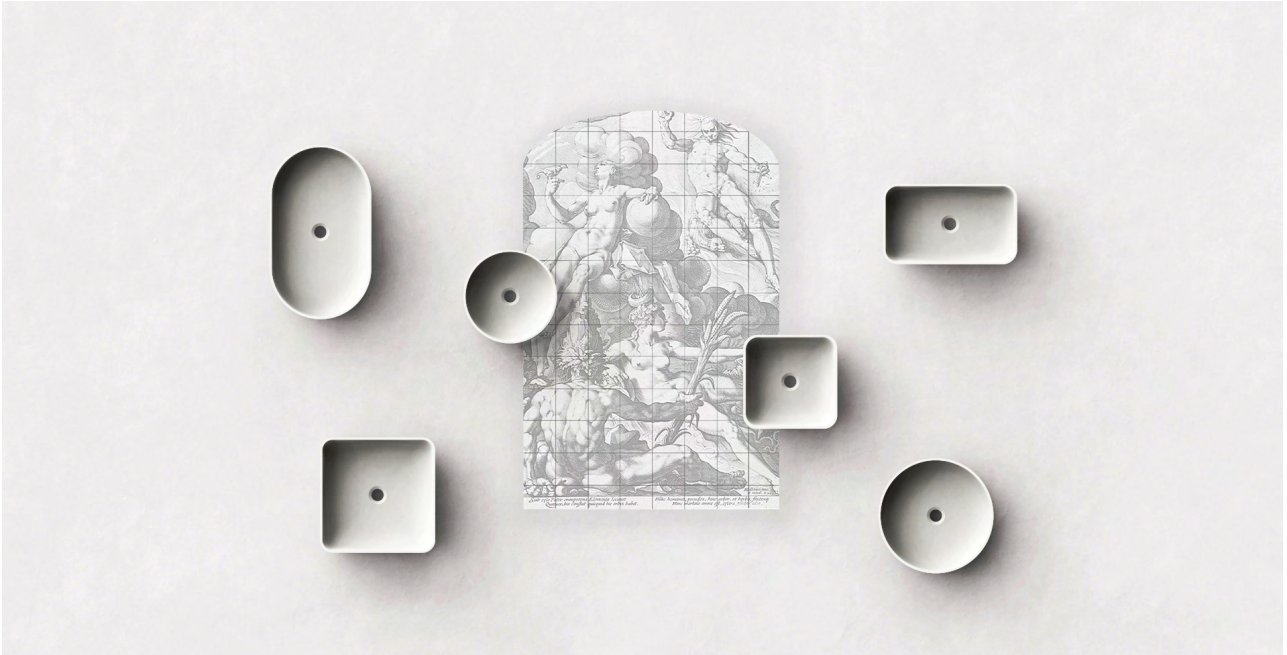

Technical Data Sheet

KOSMOS Collection

Atlas

Atlas

Gaia, the personification of the Earth in Greek mythology; and Atlas, the young titan who was condemned by Zeus to carry the sky on his shoulders, are the protagonists of this pair of designs. As it could not be otherwise, the main characteristic of these products is their round shape, referring to the earth, the element of nature that both gods represent.

The shapely circular opening of the Gaia & Atlas countertop sinks invites a feel-good experience in any bathroom. The models are available in different sizes and thus as circular or oval designs.

above: 430 x 430 x 130 mm, glacier white