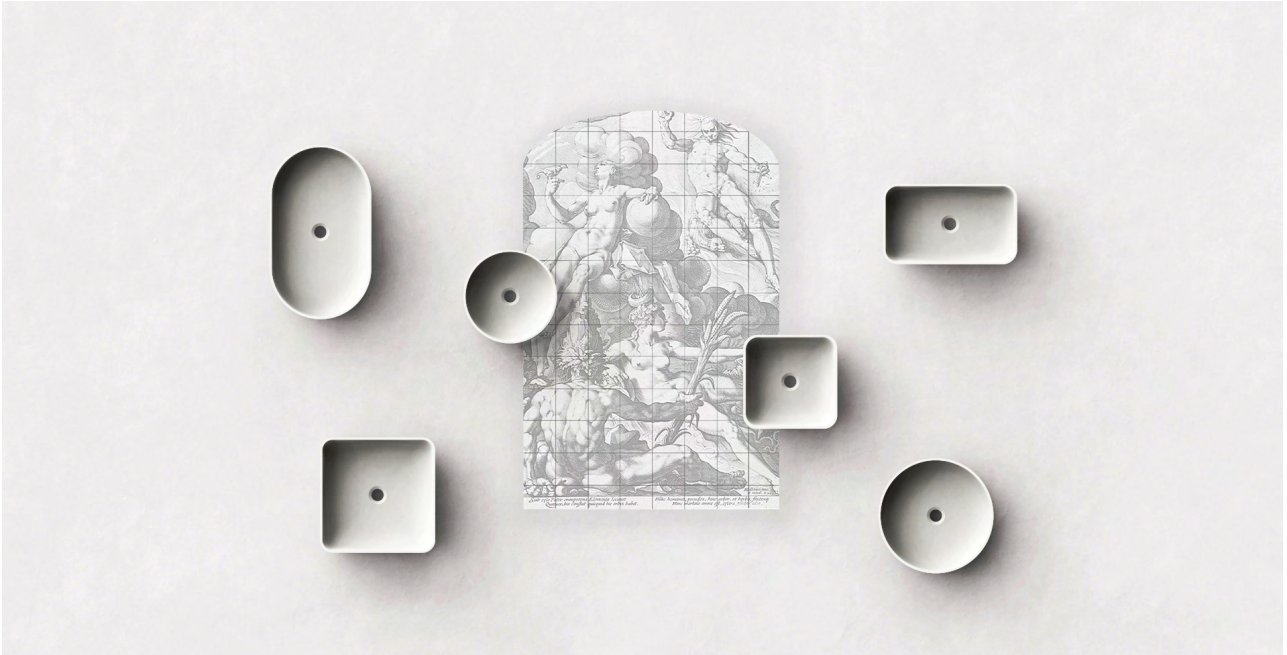

Atlas

650 x 380 x 130 mm

Technical Data Sheet

KOSMOS Collection

Gaia

Gaia

Gaia, the personification of the Earth in Greek mythology; and Atlas, the young titan who was condemned by Zeus to carry the sky on his shoulders, are the protagonists of this pair of designs. As it could not be otherwise, the main characteristic of these products is their round shape, referring to the earth, the element of nature that both gods represent.