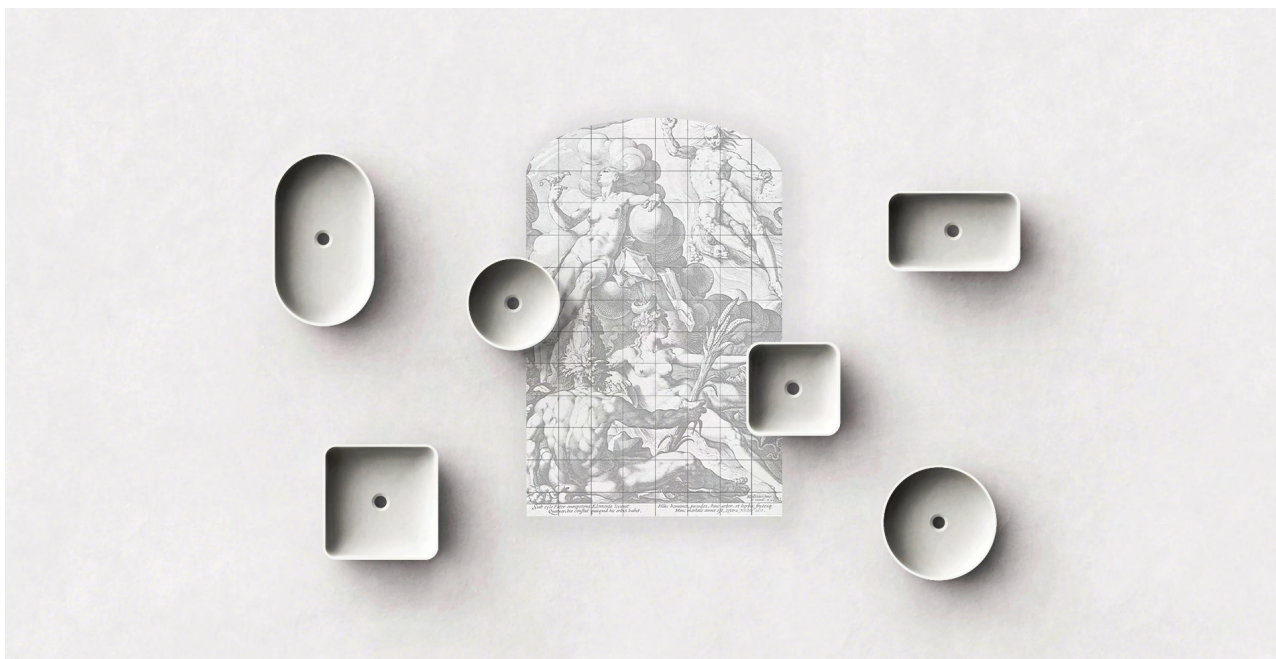

Technical Data Sheet

KOSMOS Collection

Iris

Iris

Unique in the Kosmos collection are the designs of Iris and Helios. These wall-mounted washbasins float light and airy like his namesakes the god of the sun (Helios) and the rainbow (Iris) on the wall of the modern bathroom. It is possible to combine their minimalist design with a wide variety of faucets.