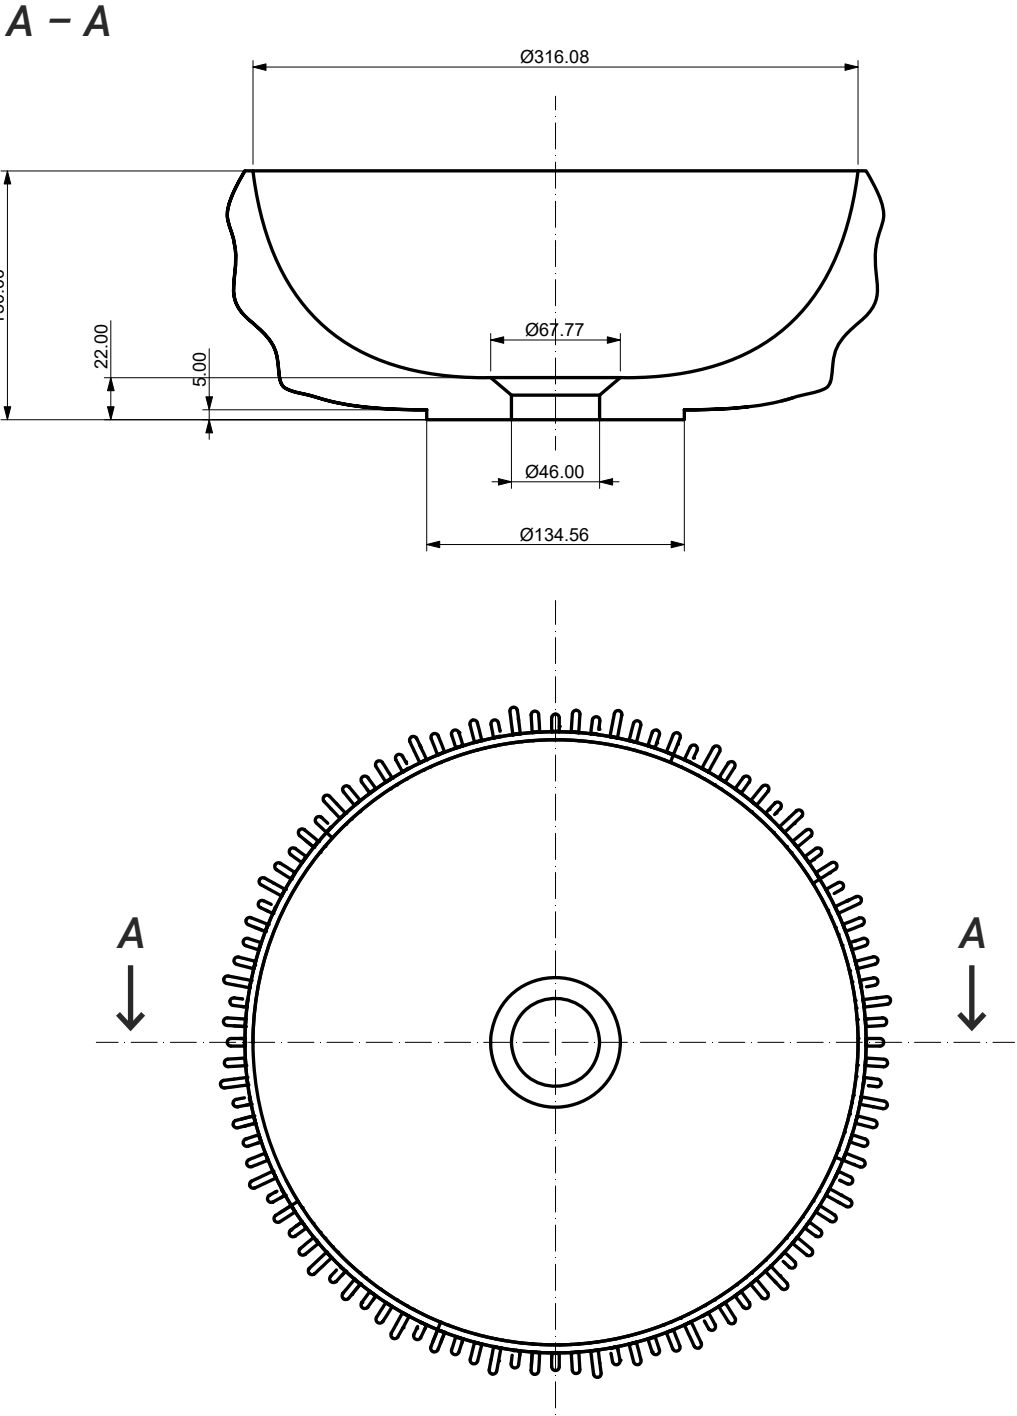

The organic design language of surrounding and curved lines creates an extremely filigree impression, which follows the natural model and sets impressively significant accents in every bathroom.

<b>Material</b>	quartz sand
<b>Finish</b>	matt
<b>Standard sizes</b>	300 x 300 x 130 mm (round) 350 x 350 x 130 mm (round) 430 x 430 x 130 mm (round) 400 x 300 x 130 mm (oval) 600 x 400 x 130 mm (oval)

above: 430 x 430 x 130 mm (round), glacier white

**Standard colours**

Ivory White

Glacier White

Lavender Grey

Stormy Grey

Dark Lava  
(patinated)

Charcoal Black

Ocean Blue

Olive Green

Korall

300 x 300 x 130 mm

A - A

Korall

350 x 350 x 130 mm

Korall

430 x 430 x 130 mm

A - A

SANDHELDEN

Korall

400 x 300 x 130 mm

A - A

B - B

SANDHELDEN