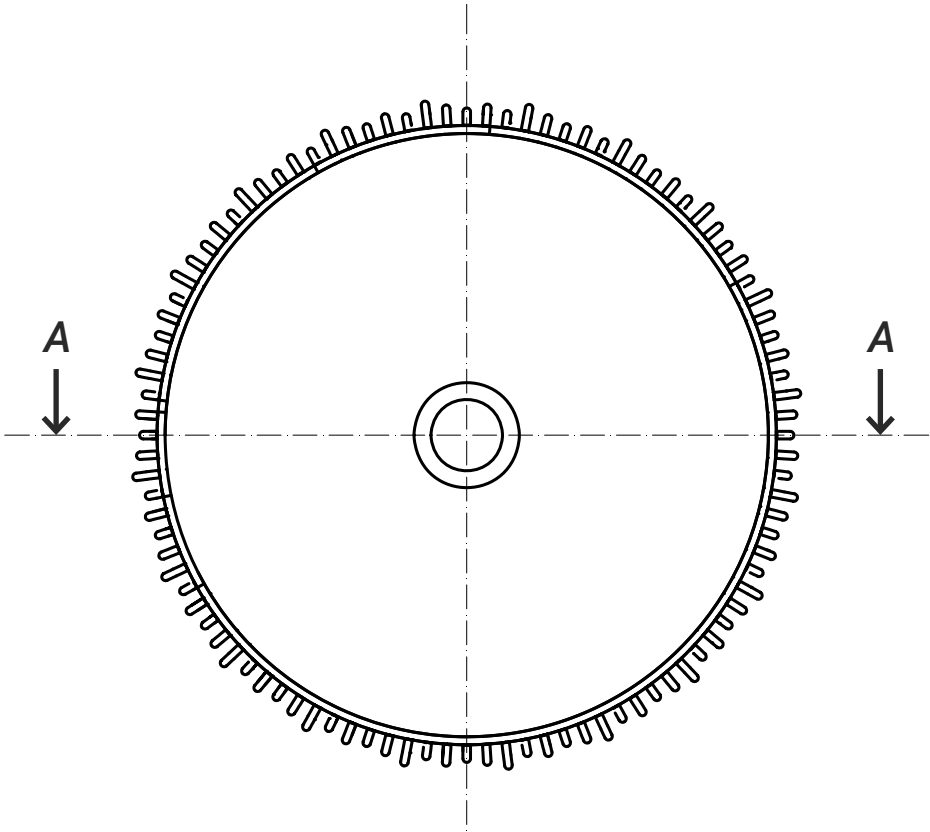

The organic design language of surrounding and curved lines creates an extremely filigree impression, which follows the natural model and sets impressively significant accents in every bathroom.

<b>Material</b>	quartz sand
<b>Finish</b>	matt
<b>Standard sizes</b>	300 x 300 x 130 mm (round) 350 x 350 x 130 mm (round) 430 x 430 x 130 mm (round) 400 x 300 x 130 mm (oval) 600 x 400 x 130 mm (oval)

above: 430 x 430 x 130 mm (round), glacier white

**Standard colours**

Ivory White

Glacier White

Lavender Grey

Stormy Grey

Dark Lava  
(patinated)

Charcoal Black

Ocean Blue

Olive Green

Korall

300 x 300 x 130 mm

A - A

Korall

350 x 350 x 130 mm

Korall

430 x 430 x 130 mm

A - A

SANDHELDEN

Korall

400 x 300 x 130 mm

A - A

B - B

SANDHELDEN