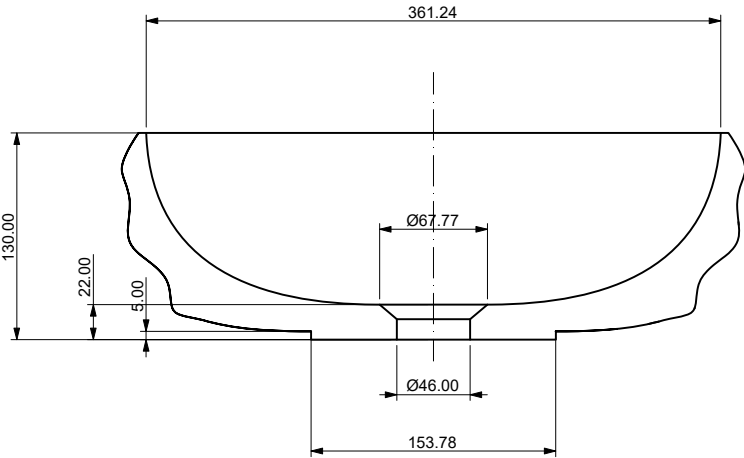

above: 430 x 430 x 130 mm (round), glacier white

**Standard colours**

Ivory White

Glacier White

Lavender Grey

Stormy Grey

Dark Lava  
(patinated)

Charcoal Black

Ocean Blue

Olive Green

Korall

300 x 300 x 130 mm

A - A

Korall

350 x 350 x 130 mm

Korall

430 x 430 x 130 mm

A - A

SANDHELDEN

Korall

400 x 300 x 130 mm

A - A

B - B

SANDHELDEN

Korall

600 x 400 x 130 mm

A - A

B - B