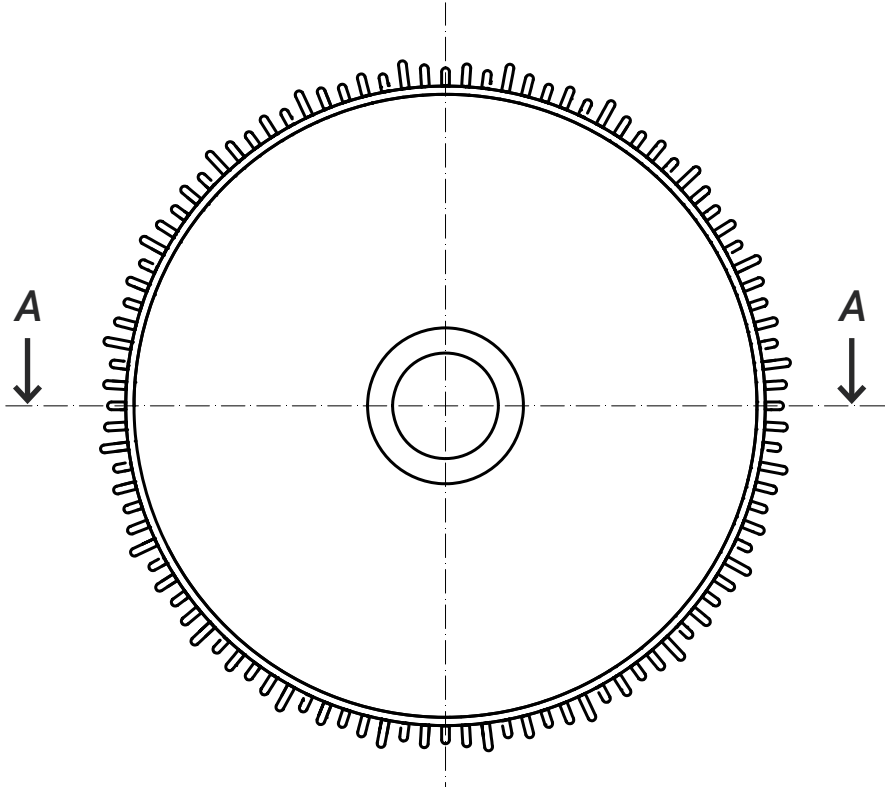

The organic design language of surrounding and curved lines creates an extremely filigree impression, which follows the natural model and sets impressively significant accents in every bathroom.

<b>Material</b>	quartz sand
<b>Finish</b>	matt
<b>Standard sizes</b>	300 x 300 x 130 mm (round) 350 x 350 x 130 mm (round) 430 x 430 x 130 mm (round) 400 x 300 x 130 mm (oval) 600 x 400 x 130 mm (oval)

above: 430 x 430 x 130 mm (round), glacier white

**Standard colours**

Ivory White

Glacier White

Lavender Grey

Stormy Grey

Dark Lava  
(patinated)

Charcoal Black

Ocean Blue

Olive Green

Korall

300 x 300 x 130 mm

A - A

Korall

350 x 350 x 130 mm

Korall