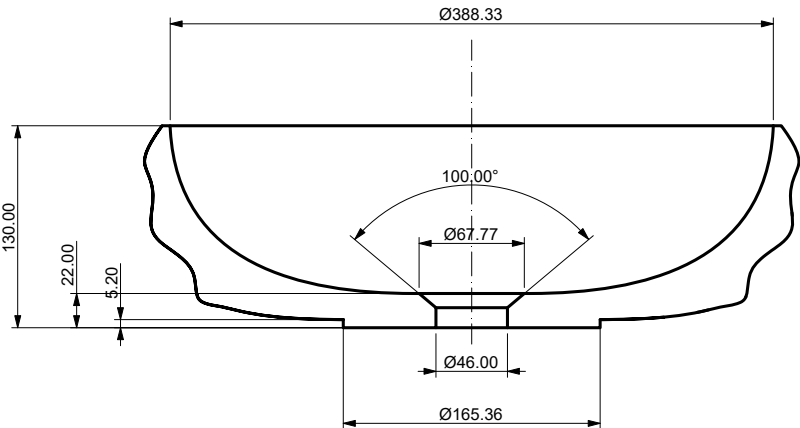

The organic design language of surrounding and curved lines creates an extremely filigree impression, which follows the natural model and sets impressively significant accents in every bathroom.

<b>Material</b>	quartz sand
<b>Finish</b>	matt
<b>Standard sizes</b>	300 x 300 x 130 mm (round) 350 x 350 x 130 mm (round) 430 x 430 x 130 mm (round) 400 x 300 x 130 mm (oval) 600 x 400 x 130 mm (oval)

above: 430 x 430 x 130 mm (round), glacier white

**Standard colours**

Ivory White

Glacier White

Lavender Grey

Stormy Grey

Dark Lava  
(patinated)

Charcoal Black

Ocean Blue

Olive Green

Korall

300 x 300 x 130 mm

A - A

Korall

350 x 350 x 130 mm

Korall

430 x 430 x 130 mm

A - A

SANDHELDEN

Korall

400 x 300 x 130 mm

A - A

B - B

SANDHELDEN