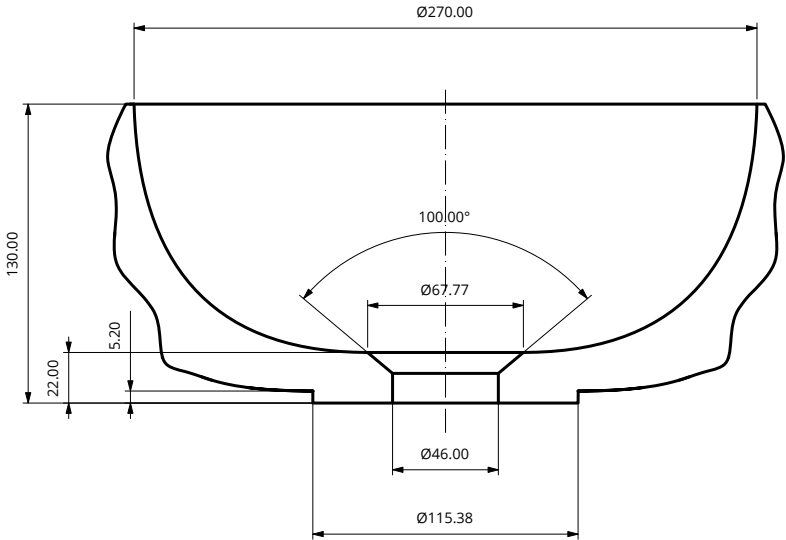

The organic design language of surrounding and curved lines creates an extremely filigree impression, which follows the natural model and sets impressively significant accents in every bathroom.

<b>Material</b>	quartz sand
<b>Finish</b>	matt
<b>Standard sizes</b>	300 x 300 x 130 mm (round) 350 x 350 x 130 mm (round) 430 x 430 x 130 mm (round) 400 x 300 x 130 mm (oval) 600 x 400 x 130 mm (oval)

above: 430 x 430 x 130 mm (round), glacier white

**Standard colours**

Ivory White

Glacier White

Lavender Grey

Stormy Grey

Dark Lava  
(patinated)

Charcoal Black

Ocean Blue

Olive Green

Korall

300 x 300 x 130 mm

A - A

Korall

350 x 350 x 130 mm

Korall

430 x 430 x 130 mm

A - A

SANDHELDEN

Korall

400 x 300 x 130 mm

A - A

B - B

SANDHELDEN