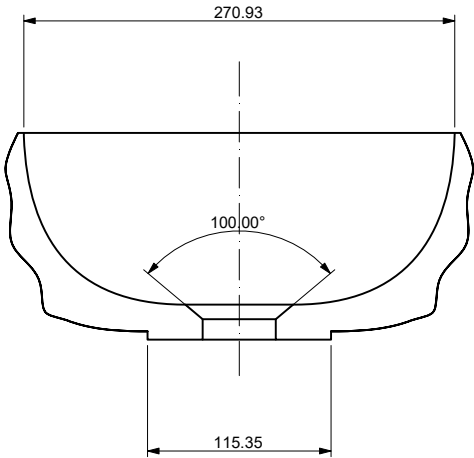

above: 430 x 430 x 130 mm (round), glacier white

**Standard colours**

Ivory White

Glacier White

Lavender Grey

Stormy Grey

Dark Lava  
(patinated)

Charcoal Black

Ocean Blue

Olive Green

Korall

300 x 300 x 130 mm

A - A

Korall

350 x 350 x 130 mm

Korall

430 x 430 x 130 mm

A - A

SANDHELDEN

Korall

400 x 300 x 130 mm

A - A

B - B

SANDHELDEN

Korall

600 x 400 x 130 mm

A - A

B - B